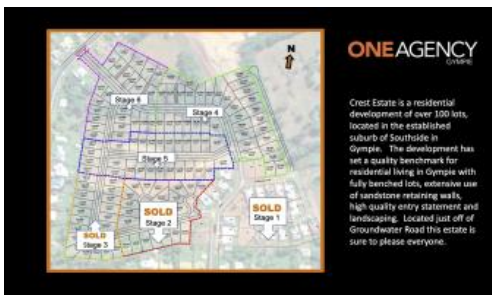

## Lot 621 Serenity Drive, Southside

## LOT 621 SERENITY DRIVE, CREST ESTATE, SOUTHSIDE

Crest Estate is a residential development of over 100 lots, located in the established suburb of Southside in Gympie – via Sunshine Coast, South East Queensland. The development has set a quality benchmark for residential living in Gympie with fully benched lots, extensive use of sandstone retaining walls, high quality entry statement and landscaping. Crest Estate, a new subdivision is setting the benchmark for urban living standards and development in Gympie. The welcome mat awaits homemakers and astute investors wishing to live the dream. Located in the established and quality suburb of Southside, Crest Estate is a boutique residential infill estate – located only minutes to nearby shopping, schools and the CBD. Crest Estate has been designed to capture and maximise the natural landform, views and the prevailing breezes. In order to enhance your quality of lifestyle and investment, an easy to use set of covenant conditions has been thoughtfully considered to ensure quality homes will be built to a high standard.

860 m<sup>2</sup>

**Price** SOLD for \$255,000  
**Property Type** Residential  
**Property ID** 569  
**Land Area** 860 m<sup>2</sup>