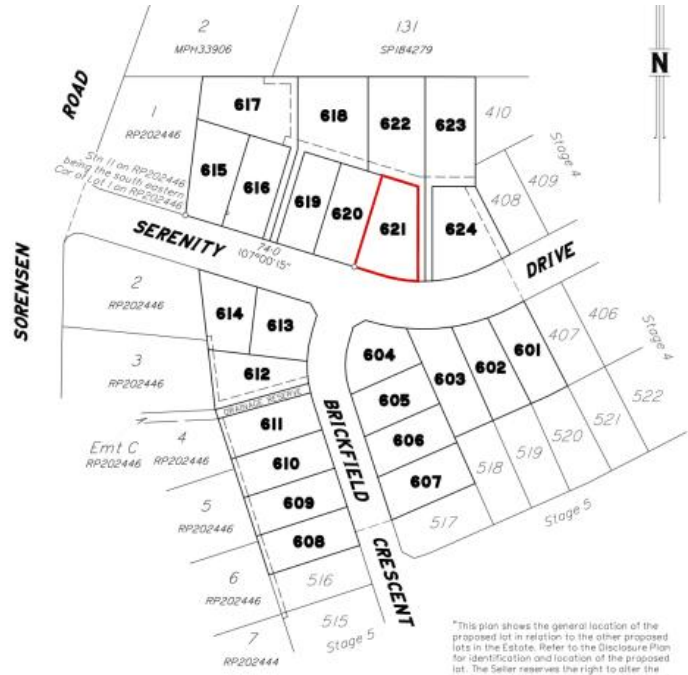

## Lot 621 Serenity Drive, Southside

## LOT 621 SERENITY DRIVE, CREST ESTATE, SOUTHSIDE

Crest Estate is a residential development of over 100 lots, located in the established suburb of Southside in Gympie – via Sunshine Coast, South East Queensland. The development has set a quality benchmark for residential living in Gympie with fully benched lots, extensive use of sandstone retaining walls, high quality entry statement and landscaping. Crest Estate, a new subdivision is setting the benchmark for urban living standards and development in Gympie. The welcome mat awaits homemakers and astute investors wishing to live the dream. Located in the established and quality suburb of Southside, Crest Estate is a boutique residential infill estate – located only minutes to nearby shopping, schools and the CBD. Crest Estate has been designed to capture and maximise the natural landform, views and the prevailing breezes. In order to enhance your quality of lifestyle and investment, an easy to use set of covenant conditions has been thoughtfully considered to ensure quality homes will be built to a high standard.

860 m<sup>2</sup>

**Price** SOLD for \$255,000  
**Property Type** Residential  
**Property ID** 569  
**Land Area** 860 m<sup>2</sup>