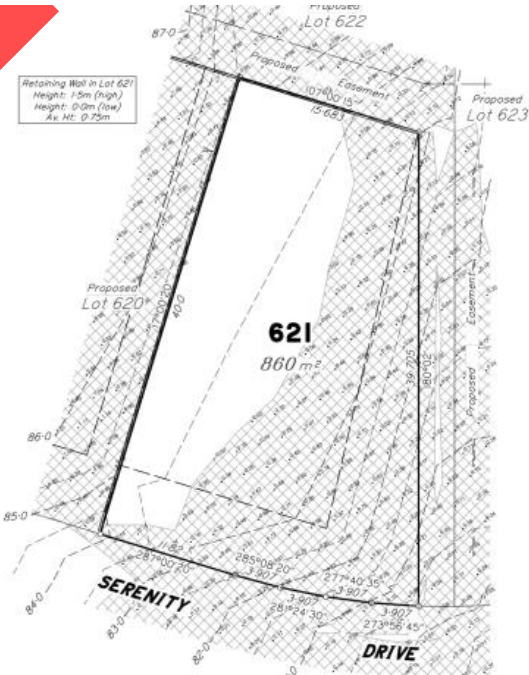

## Lot 621 Serenity Drive, Southside

## LOT 621 SERENITY DRIVE, CREST ESTATE, SOUTHSIDE

Crest Estate is a residential development of over 100 lots, located in the established suburb of Southside in Gympie – via Sunshine Coast, South East Queensland. The development has set a quality benchmark for residential living in Gympie with fully benched lots, extensive use of sandstone retaining walls, high quality entry statement and landscaping. Crest Estate, a new subdivision is setting the benchmark for urban living standards and development in Gympie. The welcome mat awaits homemakers and astute investors wishing to live the dream. Located in the established and quality suburb of Southside, Crest Estate is a boutique residential infill estate – located only minutes to nearby shopping, schools and the CBD. Crest Estate has been designed to capture and maximise the natural landform, views and the prevailing breezes. In order to enhance your quality of lifestyle and investment, an easy to use set of covenant conditions has been thoughtfully considered to ensure quality homes will be built to a high standard.

860 m<sup>2</sup>

**Price** SOLD for \$255,000  
**Property Type** Residential  
**Property ID** 569  
**Land Area** 860 m<sup>2</sup>