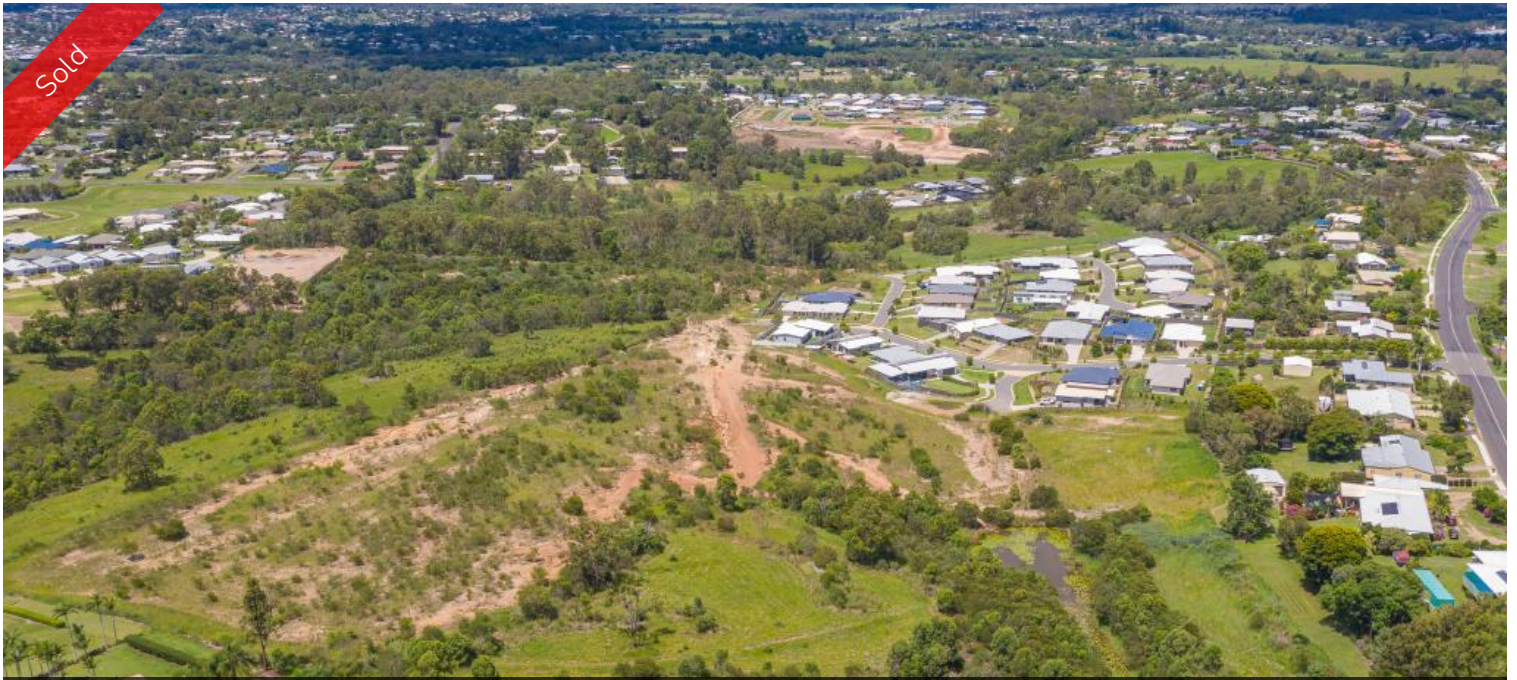

Sold

Lot 203 Brickfield Crescent, Southside

LOT 203 CREST ESTATE

Crest Estate is a residential development of over 100 lots, located in the established suburb of Southside in Gympie – via Sunshine Coast, South East Queensland. Stage 1 of the development, comprising 30 lots has been completed. The development has set a quality benchmark for residential living in Gympie with fully benched lots, extensive use of sandstone retaining walls, high quality entry statement and landscaping. Crest Estate, a new subdivision is setting the benchmark for urban living standards and development in Gympie. The welcome mat awaits homemakers and astute investors wishing to live the dream. Located in the established and quality suburb of Southside, Crest Estate is a boutique residential infill estate – located only minutes to nearby shopping, schools and the CBD. Crest Estate has been designed to capture and maximise the natural landform, views and the prevailing breezes. In order to enhance your quality of lifestyle and investment, an easy to use set of covenant conditions has been thoughtfully considered to ensure quality homes will be built to a high standard.

830 m²

Price SOLD for \$195,000
Property Type Residential
Property ID 305
Land Area 830 m²

AGENT DETAILS

Pete Angle - 0438 864 158
Keryn Angle - 0434 379 533

OFFICE DETAILS

One Agency Gympie
0438 864 158

ONE AGENCY
GYMPIE